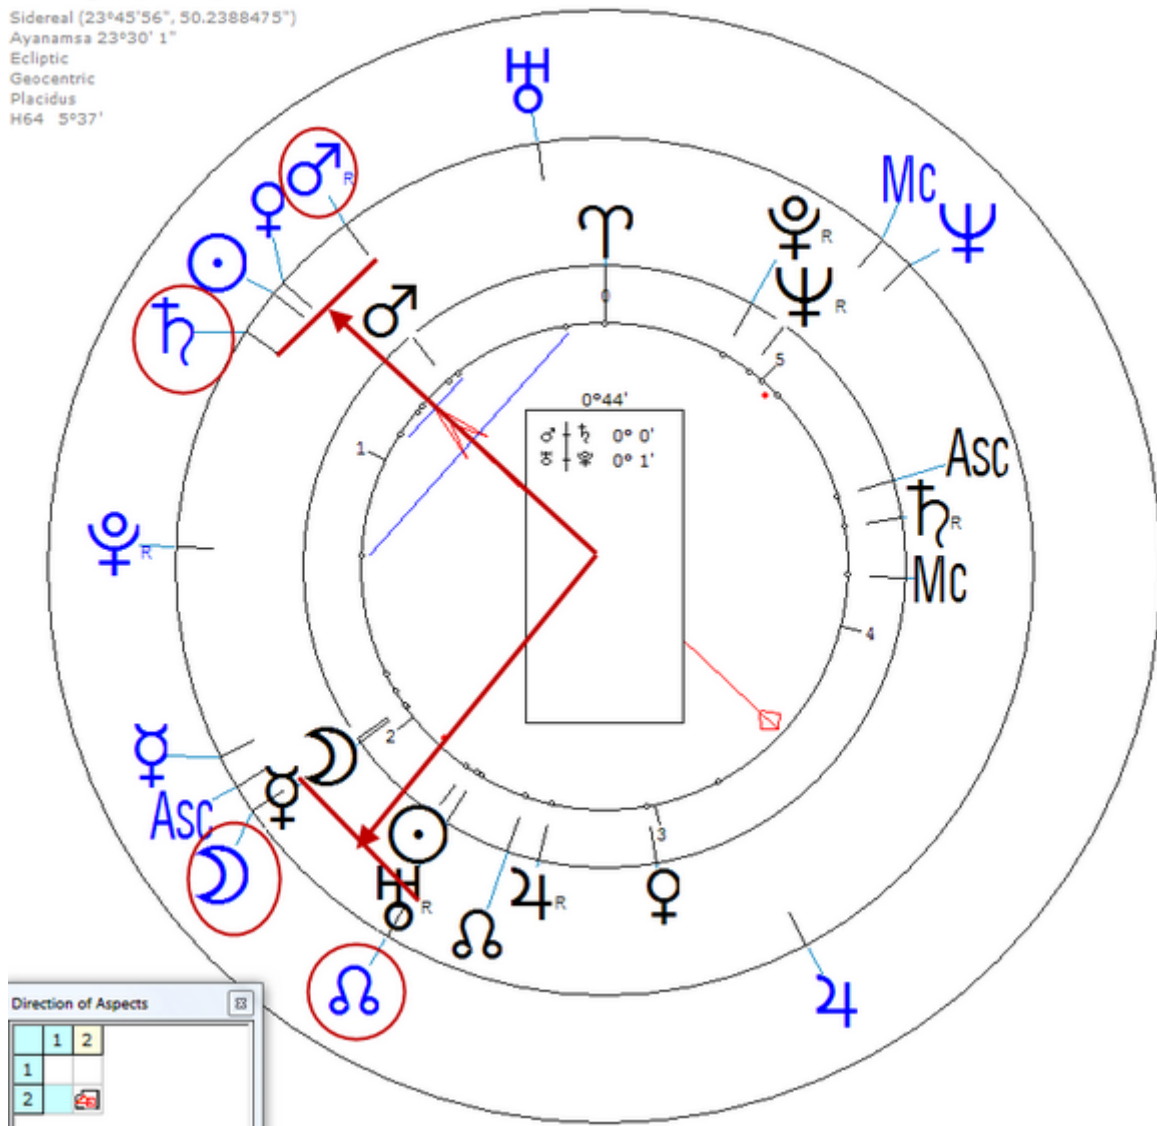

Harris, Eric

9 April 1981 at 21:37 (= 9:37 PM)Plattsburgh, New York, 44n42, 73w27
American homicide with his partner, Dylan Klebold, shooting and bombing
Columbine High School. On April 20, 1999, before 11:25 AM MDT,
Littleton, Colorado.

<https://www.astro.com/astro-databank/Harris,_Eric>

Death by Suicide 20 April 1999 at 12:00 noon in Littleton, CO (By
gunshot, age 18)

Lunar Return (Harmonic 64)

Lunar $\♂/\♄$ = Lunar $\♁/\♁$

Harris, Eric
9 April 1981 Thu 21:37 (GMT-5) 44°41'58"N 73°27'12"W
Plattsburgh NY, Clinton, USA
Sidereal (23°45'56", 50.2388475")
Ayanamsa 23°30' 1"
Ecliptic
Geocentric
Placidus
H64 5°37'